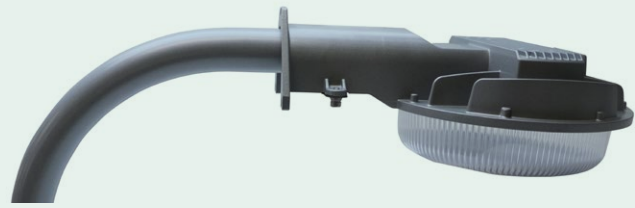

# LED Bollards

**Dusk to Dawn Barn Lights**

**36 - 60W**  
4,730 - 7,850 lms

**Slim GuardMax**

**15W - 30W**  
2,000 - 3,900 lms

**MPulse™ Bollard**

**25W**  
1,600 lm

**Residential Lantern (LED Lamp)**